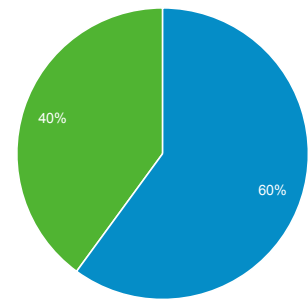

Audience Overview

Jan 1, 2014 - Jan 31, 2014

All Visits
100.00%

Overview

15,926 people visited this site

Visits 22,484	Unique Visitors 15,926	Pageviews 157,463
Pages / Visit 7.00	Avg. Visit Duration 00:05:18	Bounce Rate 36.43%
% New Visits 59.98%		

■ New Visitor ■ Returning Visitor

Language	Visits	% Visits
1. en-us	22,037	98.01%
2. en	175	0.78%
3. en-gb	104	0.46%
4. en-ca	30	0.13%
5. fr	20	0.09%
6. en_us	13	0.06%
7. es	12	0.05%
8. fr-fr	9	0.04%
9. zh-cn	8	0.04%
10. c	7	0.03%